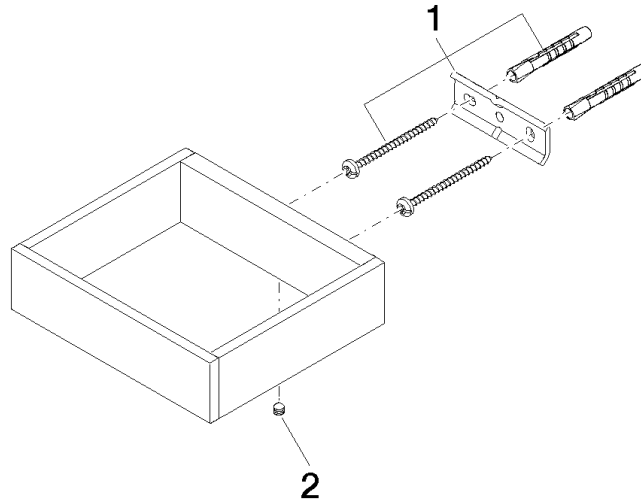

Reserve tissue holder - Chrome

MEM

83 590 780

- width 132mm
- height 35 mm
- 116mm projection

Fits: MEM, CYO

	Chrome	83 590 780-00
	Brushed Platinum	83 590 780-06
	Platinum	83 590 780-08
	Dark Chrome	83 590 780-19
	Brushed Durabronze (23kt Gold)	83 590 780-28
	Brushed Champagne (22kt Gold)	83 590 780-46
	Champagne (22kt Gold)	83 590 780-47
	Brushed Dark Platinum	83 590 780-99

83 590 780

mm [inches]

83 590 780

Parts for other finishes can be found here: Brushed Platinum

Spare parts list

No.	Item Number	Name	Quantity used	Delivery time
1	05 17 20 718 00 90	fixing set	1	2
2	90 31 11 112 00 90	pin	1	2